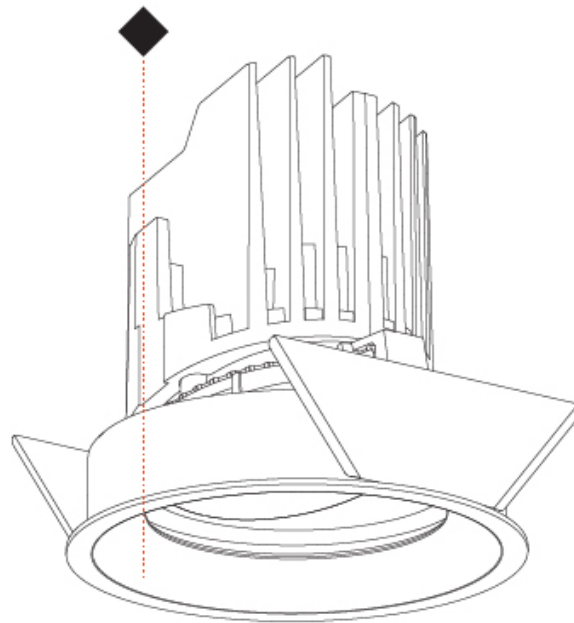

BIONIQ ROUND ADJUSTABLE RECESSED

A35236-

PROJECT

TYPE

SPECIFIER

QUANTITY

DATE

A